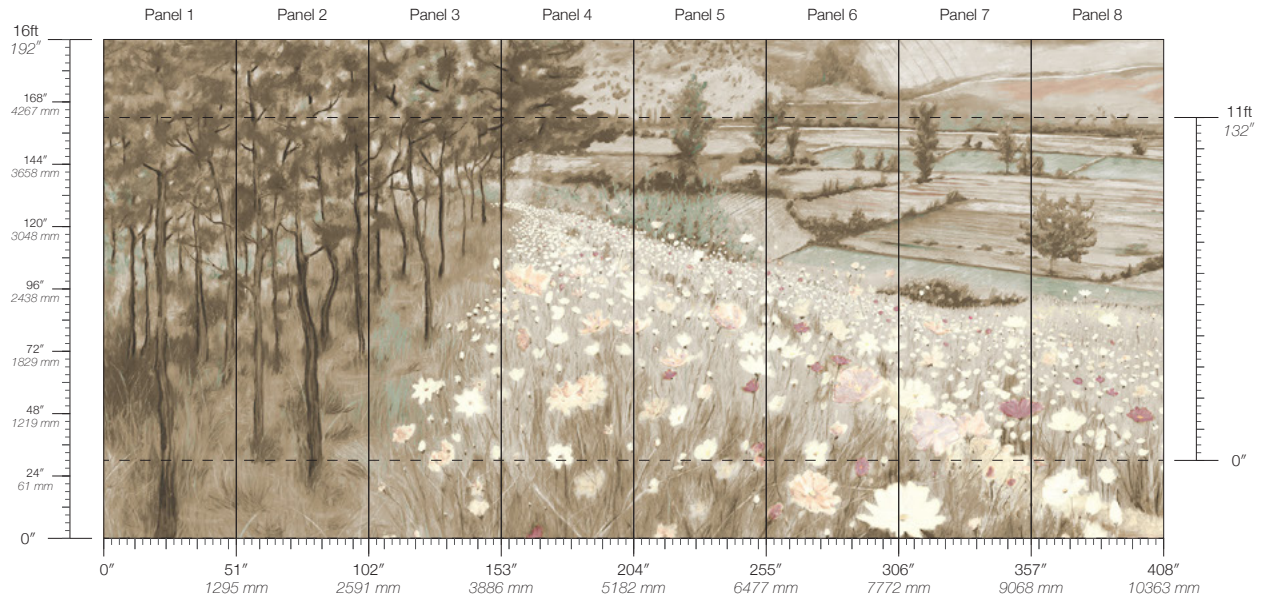

RISE

WIND

Memoir Glimmer

Suitable for residential and commercial projects

COLOR
Glimmer

ITEM
6743

CONTENT
Type II PVC-Free

PANEL WIDTH
51" / 1295 mm trimmed

PANEL HEIGHT
132" / 3353 mm standard
192" / 4877 mm extended

REPEAT
Non-repeating

STOCK
Made to order

LEAD TIME
4 weeks to print

MINIMUM
1 panel

PRICE
Available upon request

ORIGIN
USA

DETAILS
Custom options available

MAINTENANCE
Water-based cleanser

ENVIRONMENTAL
Recycled Content
Phthalate Free
Low VOC
HPD Available

SPECS
Polyester/Natural Fiber face
Fabric backing
14 oz per linear yard
435.2 g per linear meter
Dappled surface texture